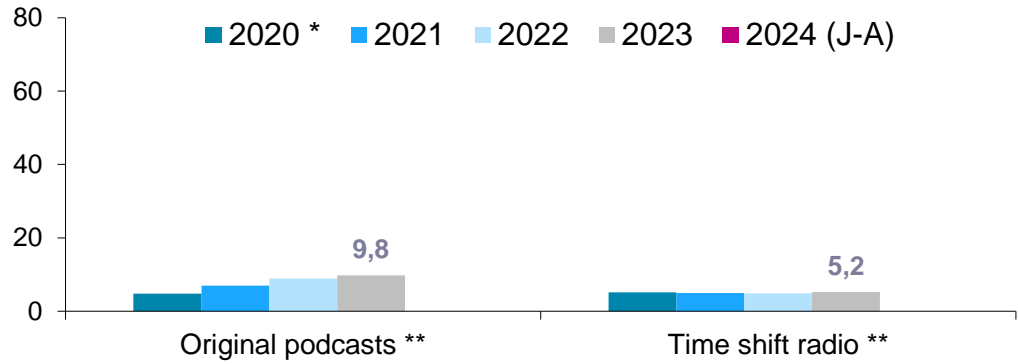

Radio (& audio) evolution of usages

NORTH ↓

Live radio

SOUTH ↓

Legend: 2020 * (dark blue), 2021 (blue), 2022 (light blue), 2023 (grey), 2024 (J-A) (magenta)

Legend: 2020 * (dark blue), 2021 (blue), 2022 (light blue), 2023 (grey), 2024 (J-A) (magenta)

On demand

Other audio