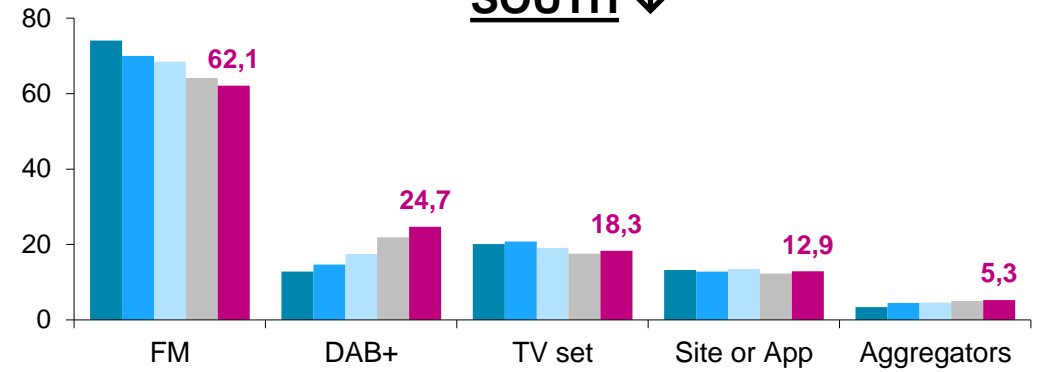

Radio (& audio) evolution of usages

NORTH ↓

Live radio

SOUTH ↓

Legend: 2020 * (dark blue), 2021 (blue), 2022 (light blue), 2023 (grey), 2024 (J-A) (magenta)

Legend: 2020 * (dark blue), 2021 (blue), 2022 (light blue), 2023 (grey), 2024 (J-A) (magenta)