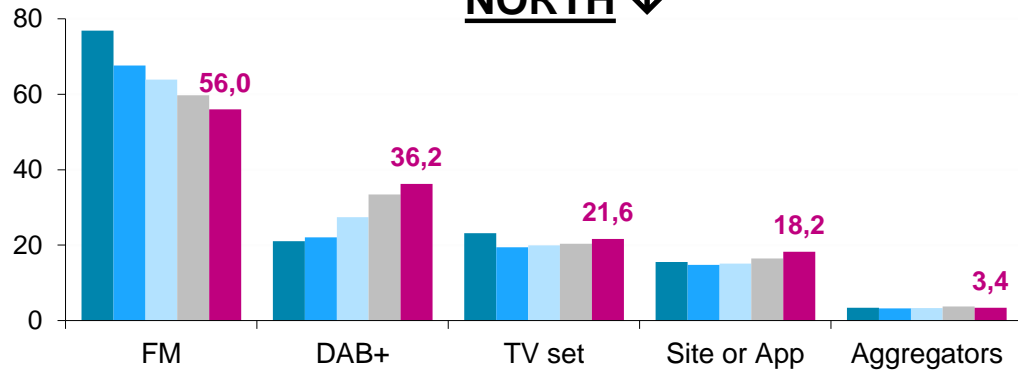

Radio (& audio) evolution of usages

NORTH ↓

Live radio

SOUTH ↓

Legend: 2020 * (dark blue), 2021 (blue), 2022 (light blue), 2023 (grey), 2024 (J-A) (magenta)

Legend: 2020 * (dark blue), 2021 (blue), 2022 (light blue), 2023 (grey), 2024 (J-A) (magenta)