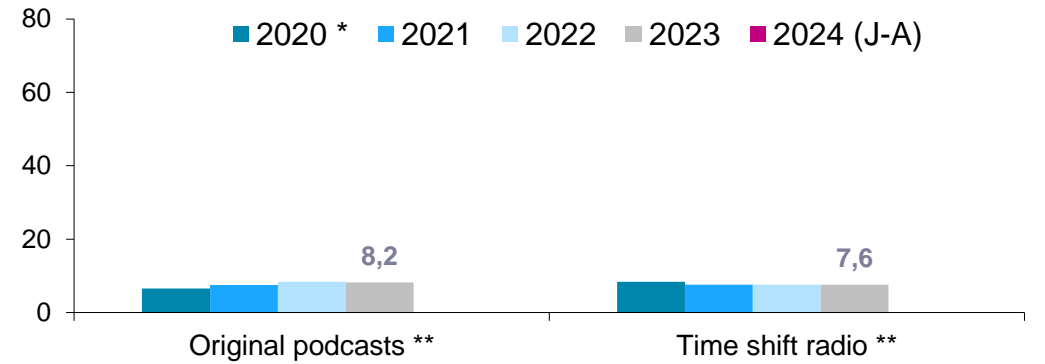

Radio (& audio) evolution of usages

NORTH ↓

Live radio

SOUTH ↓

Legend: 2020 * (dark blue), 2021 (blue), 2022 (light blue), 2023 (grey), 2024 (J-A) (magenta)

Legend: 2020 * (dark blue), 2021 (blue), 2022 (light blue), 2023 (grey), 2024 (J-A) (magenta)

On demand

Other audio